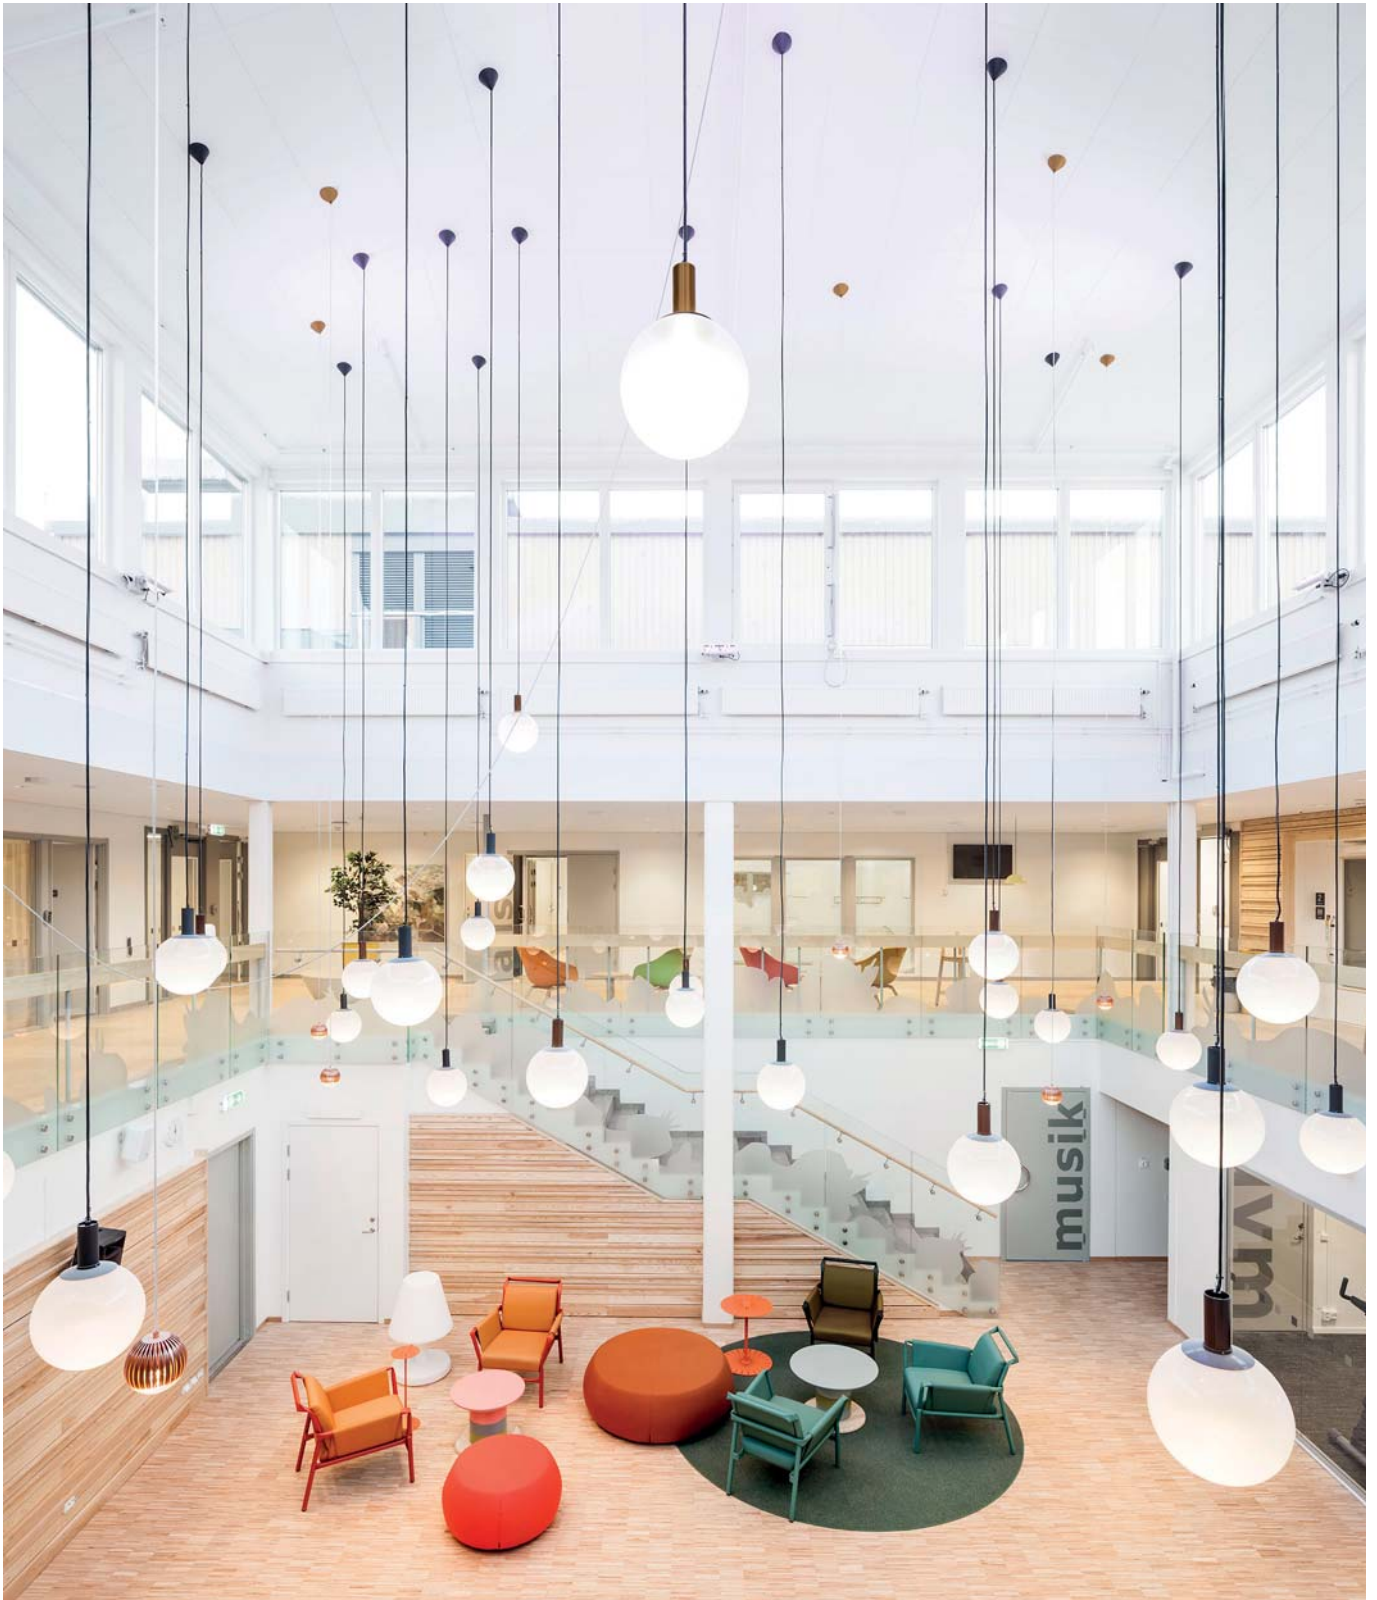

8312-7W

8310-4W